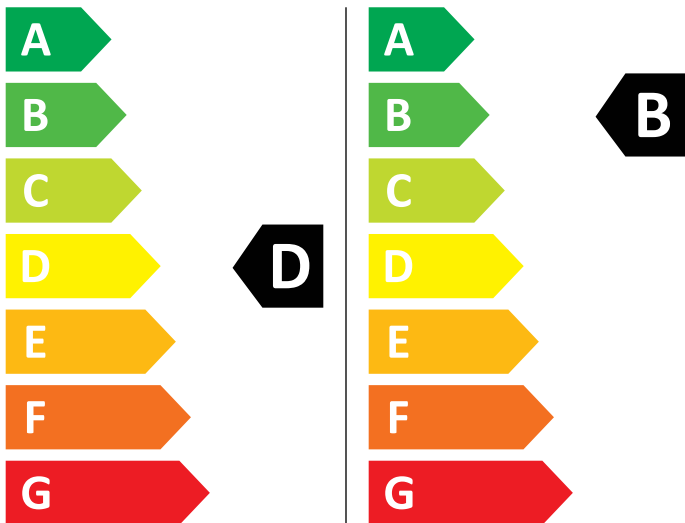

# ENERG

AEG

L7WBE68SI 914606427

💧 217 kWh/100

💧 54 kWh/100

4,0 kg

8,0 kg

60 L